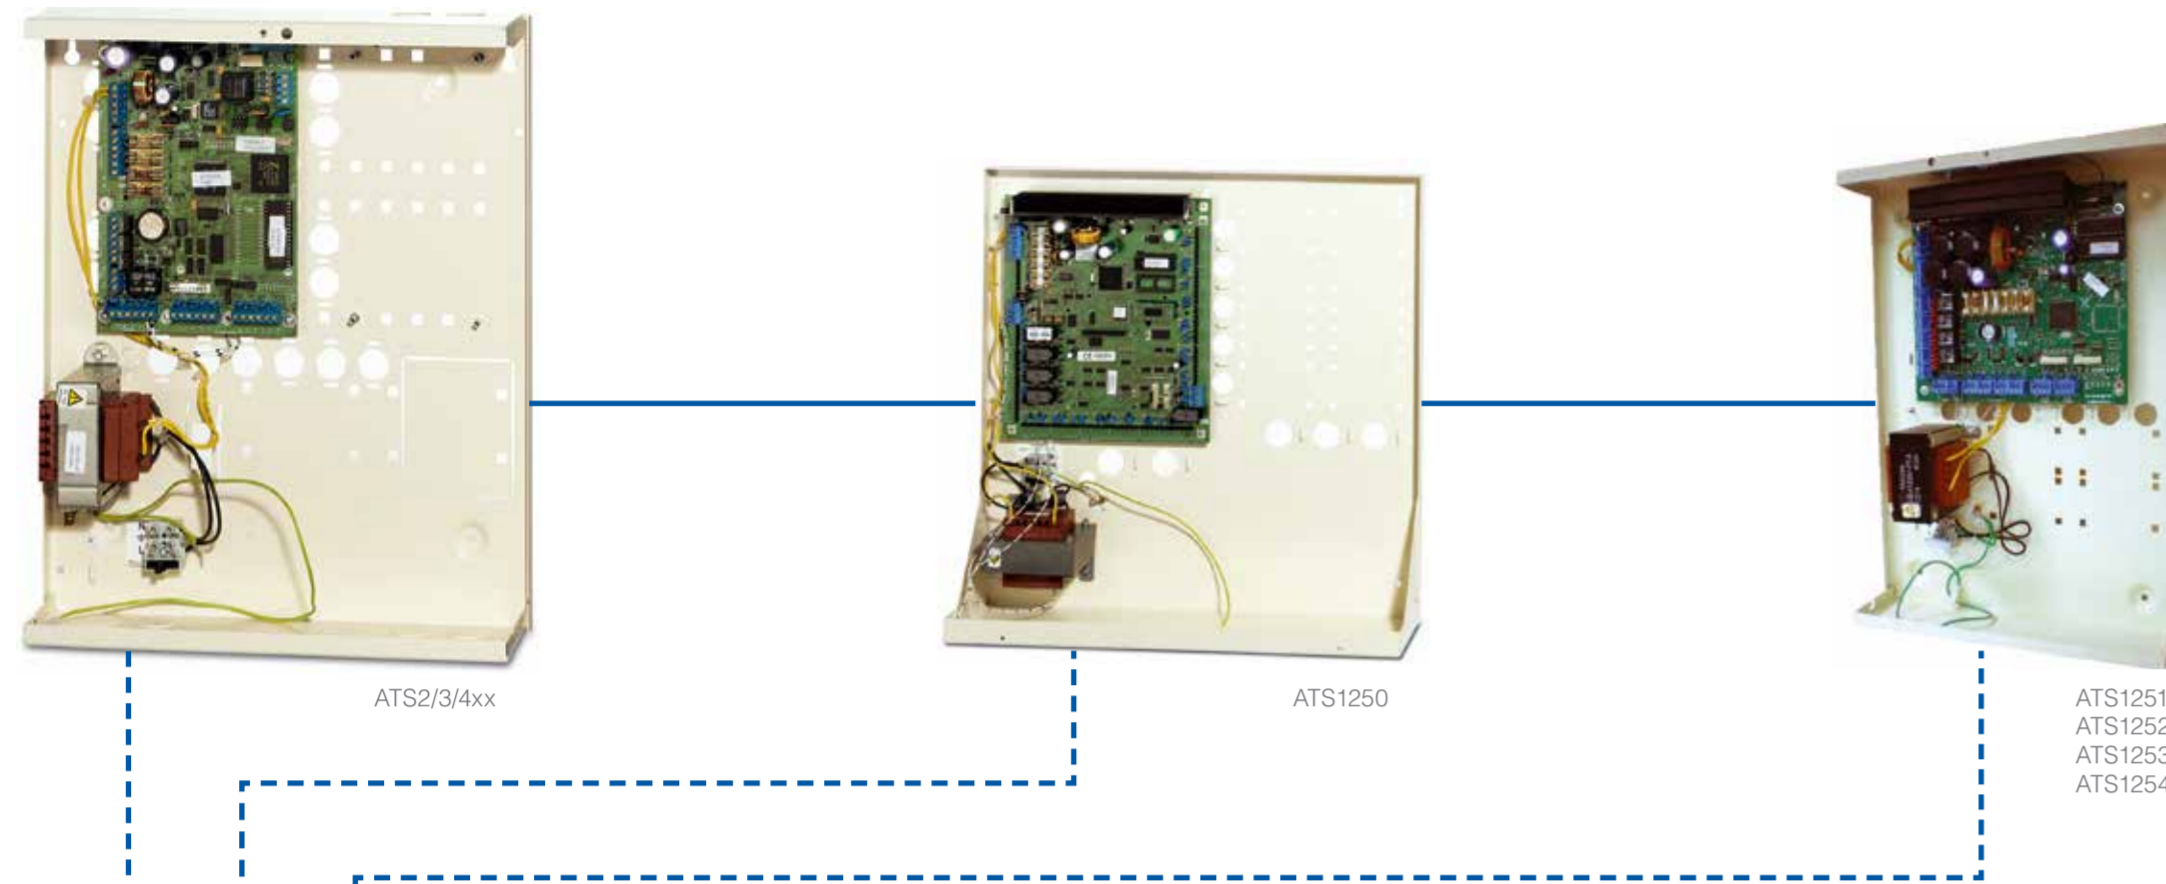

ATS Master – Access Control

Integrated | Modular | Flexible | Affordable

Safety | Security | Certainty

Keypads & Readers

Cards

Keyfobs

ATS8300
ATS8300C
ATS8350

Control Panels

Model	Description
ATS20xx	8 - 64 zone integrated security panel
ATS30xx	8 - 128 zone integrated security panel
ATS40xx	16 - 256 zone integrated security panel
ATS45xx	Integrated Alarm & Access Control System
ATS46xx	Integrated Alarm & Access Control System

Access Door Controllers

Model	Description
ATS1250	ATS Intelligent 4-door controller
ATS1251	ATS Intelligent 4-door Controller, 12V, Big Enclosure
ATS1252	ATS Intelligent 4-door Controller, 24V, Big Enclosure
ATS1253	ATS Intelligent 4-door Controller, 12V, Small Enclosure
ATS1254	ATS Intelligent 4-door Controller, 24V, Small Enclosure
ATS1260UP	ATS Intelligent 4-Lift Controller Upgrade Package (for ATS 1250 only)

Keypads & Readers

Model	Description
ATS1115	ATS 16 Area Keypad, 2x16 char. LCD with built-in card reader
ATS1116	ATS 16 Area Keypad, 4x16 char. LCD with built-in card reader
ATS1151	ATS Aluminium Keypad With 3 LED
ATS1155	ATS 4 LED Heavy-duty Keypad (Supplied in kit)
ATS1156	ATS Aluminium Magstripe Card Reader With Keypad
ATS1160N	ATS Mifare DESFire & EV1 Reader with Output & RTE
ATS1161N	ATS Mifare DESFire & EV1 Reader with PIN, output & RTE
ATS1170	ATS Reader interface (Single door controller)
ATS1190	ATS Smart Card Reader
ATS1190X4	ATS Smart Card Reader 4 pcs
ATS1192	ATS Heavy-duty Smart Card Reader
ATS1192X4	ATS Heavy-duty Smart Card Reader 4 pcs
ATS1197	ATS Smart Card Reader with keypad