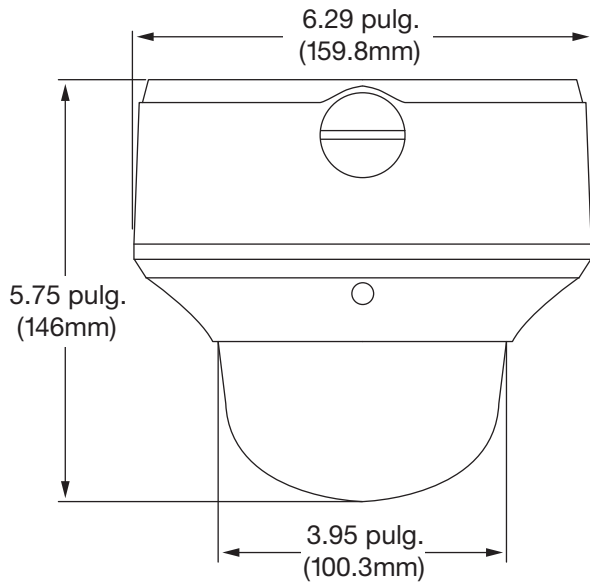

APPLICATION

Delivering detailed images in a variety of environments that need it most, TruVision IP and IP Megapixel outdoor cameras are specifically designed for applications that require high-quality IP images. When paired with IP devices, these cameras provide ideal surveillance for environments such as retail, banking, education, airports or gaming where detailed image capture is critical for effectively monitoring people and transactions.

DIMENSIONAL DIAGRAMS

Outdoor Vandal Dome