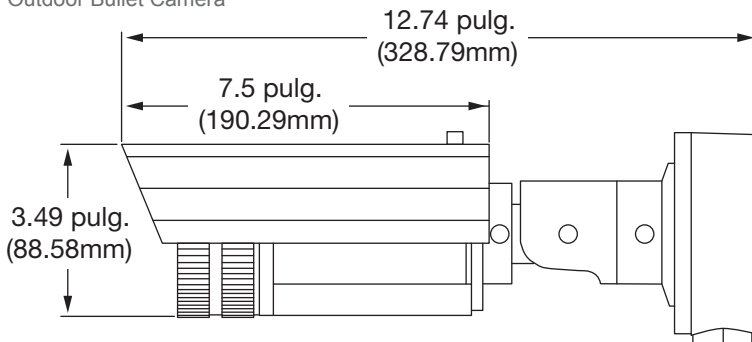

# SPECIFICATIONS

	TVD-N225E-2M-P	TVD-M1245E-2M-P	TVC-N225E-2M-P	TVC-M1245E-2M-P	
					
Camera	Sensor Size	1/4"	1/3"	1/4"	
	Resolution	VGA	1.3 MPx	VGA	
	Sensor scan	Progressive Scan			
	Sensor type	CMOS			
	IP Compression/ Standard	H.264/MPEG4/MJPEG			
	Maximum Resolution (@FPS)	640 x 480 (30/25fps)	1280 x 960 (30/25fps)	640 x 480 (30/25fps)	1280 x 960 (30/25fps)
	Maximum Real Time Resolution	640 x 480	1280 x 960	640 x 480	1280 x 960
	HD 720p	No	Yes	No	Yes
	Composite Output (BNC)	Yes	Yes	No	No
	Digital S/N ratio	60dB	68.3dB	60dB	68.3dB
	Electronic Shutter	1/25s to 1/100,000s			
Certification	CE/FCC/UL/C-Tick				
Lighting Performance	Wide Dynamic Range	No	WDR	No	
	WDR in dB	82dB	120dB	82dB	
	Digital noise reduction	2D	3D	2D	
	Day/Night	IR cut filter with auto switch			
	Motorised IR Cut Filter	Yes			
	Colour sensitivity	0.01Lux @ (F1.2, AGC ON)			
	B/W sensitivity	0.01Lux @ (F1.2, AGC ON)			
	IR sensitivity	0 Lux with IR			
	IR Range	20 ~ 30 metres			
	IR Wavelength	850nm			
Housing	Camera type	Dome camera		Bullet camera	
	IP rating	IP66			
	Outdoor	Yes			
	Rugged	Yes			
	Vandal proof	Yes			
Lens	Control type	SureShot - Motorised			
	Focal length	2.8 - 12mm @ F1.2	2.7 - 9mm @ F1.6	2.8 - 12mm @ F1.2	
	Auto iris	DC drive			
	Varifocal	Yes			
Autofocus	Yes				
Power	Voltage input	24VAC	24VAC	12VDC	
	Power consumption	Max. 24W		Max. 12W	
	PoE	PoE (802.3af) High PoE (802.3at)	PoE (802.3af) High PoE (802.3at)	PoE (802.3af)	
Network	ONVIF	Yes			
	PSIA	Yes			
	CGI	Yes			
	Network protocols	TCIP/IP, HTTP, DHCP, DNS, DDNS, RTP, RTSP, PPPoE, SMTP, NTP			
Local Storage	Media	Built-in Micro SD	Built-in Micro SD	No	
	Capacity	32GB	32GB	No	
Camera Analytics	Motion Detection	Yes			
	Privacy Masking	Yes			
Mechanical/ Environmental	Dimensions	159.8 x 146mm		98 x 88.58 x 328.78mm	
	Weight	2100g		1700g	
	Operating temperature	-50°C - 60°C with heater*		-30°C - 60°C	
	Operating temperature (cold start)	-40°C a 60°C with heater*		-10°C - 60°C	